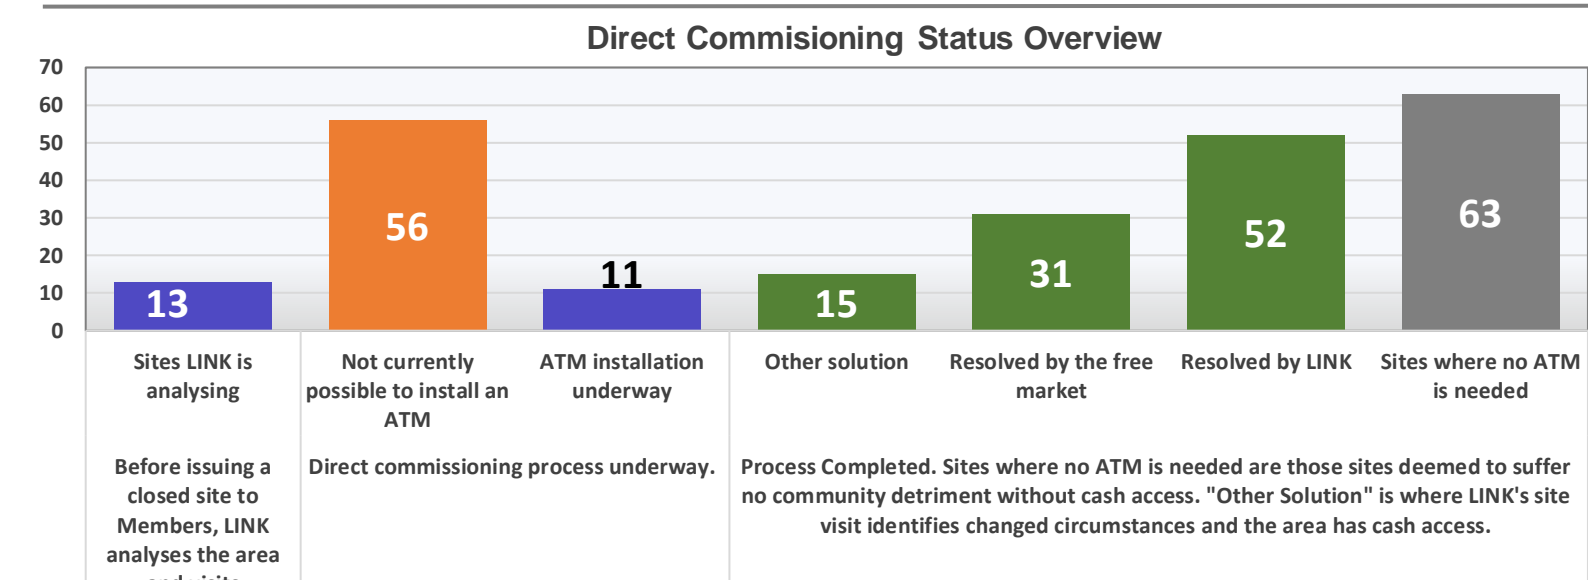

# LINK Direct Commissioning Dashboard: October 2023

DC Reference	Street	Town/City	Region	Country	Offer Date	Replacement Needed?	Member Accepted?	Process completed?	Outcome (Status)	Days Elapsed	First Withdrawal Date	Days to completion
DC2023-00455	79 St. John Street	Newton Stewart	Scotland	Scotland		Yes	No	Yes	Unresolved DC Site			
DC2023-00452	Wating Street	Rugby	East Midlands	England		No	No	Yes	No Community Detriment			
DC2023-00448	Beffield Road	Lanark	Scotland	Scotland	05/09/2023	Yes	Yes	No	Ongoing DC Site	48		
DC2023-00447	76 Broadway	Mexborough	Yorkshire & The Humber	England	11/09/2023	Yes	Yes	No	Ongoing DC Site	42		
DC2023-00446	The Crescent	Colchester	East of England	England		No	No	Yes	No Community Detriment			
DC2023-00445	Station Road	Hoveton & Wroxham	East of England	England	29/08/2023	Yes	Yes	No	Ongoing DC Site	55		
DC2023-00443	Helsington	Kendal	North West	England		Yes	No	Yes	Resolved Outside DC			
DC2023-00440	High Street	Falkland	Scotland	Scotland	08/06/2023	Yes	Yes	No	Ongoing DC Site	137		
DC2023-00439	High Street	Dunkeld	Scotland	Scotland	08/06/2023	Yes	Yes	No	Ongoing DC Site	137		
DC2023-00438	11 Cross Square	Haverfordwest	Wales	Wales	08/06/2023	Yes	Yes	No	Ongoing DC Site	137		
DC2023-00437	Durham Road North	Ferryhill	North East	England		No	No	Yes	No Community Detriment			
DC2023-00436	Thieves Lane	Shrewsbury	West Midlands	England		No	No	Yes	No Community Detriment			
DC2023-00435	The Filybrooks	Stone	West Midlands	England		Yes	No	Yes	Resolved Outside DC			
DC2023-00434	Great North Road	Peterborough	East of England	England		Yes	No	Yes	Resolved Outside DC			
DC2023-00433	212 Dowe	Stafford	West Midlands	England	11/07/2023	Yes	Yes	No	Unresolved DC Site	104		
DC2023-00432	61 Chapel Street	Belper	East Midlands	England	05/07/2023	Yes	Yes	No	Ongoing DC Site	110		
DC2023-00431		Haslemere	South East	England	15/05/2023	Yes	Yes	No	Ongoing DC Site	161		
DC2023-00429	Newton Brae	Glasgow	Scotland	Scotland		Yes	No	Yes	Unresolved DC Site			
DC2023-00425	Station Road	Newburn	North East	England	05/04/2023	Yes	Yes	Yes	Resolved Outside DC			
DC2023-00424	9 Front Street West	Wingate	North East	England	04/07/2023	Yes	Yes	Yes	Unresolved DC Site			
DC2023-00423	Spilsby Road	Horncastle	East Midlands	England		Yes	No	Yes	Resolved Outside DC			
DC2023-00422	Bryant Road	Rugby	West Midlands	England	05/09/2023	Yes	Yes	Yes	Ongoing DC Site			
DC2023-00421	4 Pinfold	Brough	Yorkshire & The Humber	England		Yes	No	Yes	Unresolved DC Site			
DC2023-00418	Long Street	Stafford	West Midlands	England	29/03/2023	Yes	No	No	Resolved Through DC	208		
DC2023-00415	Deves Lane	Consett	North East	England		Yes	No	Yes	Resolved Outside DC			
DC2023-00414	70A Frome Road	Trowbridge	South West	England	17/10/2023	Yes	No	No	Ongoing DC Site	6		
DC2023-00412		Market Bosworth	East Midlands	England	09/03/2023	Yes	Yes	Yes	Ongoing DC Site			
DC2023-00409	Romsey Road	Winchester	South East	England		No	No	Yes	No Community Detriment			
DC2023-00408	High Street	Huntingdon	East of England	England		Yes	No	Yes	Resolved Outside DC			
DC2023-00407	Goodson Road	Spalding	East Midlands	England		Yes	No	Yes	Resolved Outside DC			
DC2023-00406	130 Dunthorne Way	Milton Keynes	South East	England		Yes	No	Yes	Resolved Outside DC			
DC2023-00405	Wharf Road	Aldershot	South East	England		Yes	No	Yes	Resolved Outside DC			
DC2023-00398	Moneynick Road	Antrim	Northern Ireland	Northern Ireland		No	No	Yes	No Community Detriment			
DC2022-00393	121 Uphire Road	Waltham Abbey	East of England	England		Yes	No	Yes	Other			
DC2022-00391	Kestrel Way	Sandy	East of England	England		Yes	No	Yes	Resolved Outside DC			
DC2022-00390	6 Biggar Road	Edinburgh	Scotland	Scotland		Yes	No	Yes	Other			
DC2022-00389	21 High Street	Lockerbie	Scotland	Scotland	11/01/2023	Yes	Yes	Yes	Resolved Through DC		18/07/2023	188
DC2022-00386	75 Main Street	Falkirk	Scotland	Scotland		Yes	No	Yes	Unresolved DC Site			
DC2022-00385	High Street	Cambridge	East of England	England		Yes	No	Yes	Unresolved DC Site			
DC2022-00384	Lisnaragh Road	Strabane	Northern Ireland	Northern Ireland	12/12/2022	Yes	Yes	Yes	Resolved Through DC		29/05/2023	168
DC2022-00377	Shore Road	Newtownabbey	Northern Ireland	Northern Ireland		No	No	Yes	No Community Detriment			
DC2022-00376	69-71 Tynning Road	Bradford-On-Avon	South West	England		Yes	No	Yes	Unresolved DC Site			
DC2022-00375	3 The Chantry	Chippenham	South West	England		Yes	No	Yes	Unresolved DC Site			
DC2022-00371	Ornich	Fort William	Scotland	Scotland		Yes	No	Yes	Other			
DC2022-00370	Whitchurch	Ross-On-Wye	West Midlands	England		No	No	Yes	No Community Detriment			
DC2022-00369	Harpury House	Gloucester	South West	England		Yes	No	Yes	Unresolved DC Site			
DC2022-00368	High Street	Abbots Langley	East of England	England		Yes	No	Yes	Other			
DC2022-00367	Nazeingbury Parade	Waltham Abbey	East of England	England		Yes	No	Yes	Other			
DC2022-00366	Boston Road	Horncastle	East Midlands	England		Yes	No	Yes	Unresolved DC Site			
DC2022-00365	Llanddarog Road	Carmarthen	Wales	Wales		No	No	Yes	No Community Detriment			
DC2022-00364	Commons Road	Downpatrick	Northern Ireland	Northern Ireland		Yes	No	Yes	Unresolved DC Site			
DC2022-00362	3 Park Drive	Craneigh	South East	England	11/07/2022	Yes	Yes	Yes	Resolved Through DC		19/08/2022	39
DC2022-00357	Fairmoor	Morpeth	North East	England		Yes	No	Yes	Unresolved DC Site			
DC2022-00356	Woodrow Drive	Redditch	West Midlands	England	07/02/2023	Yes	Yes	No	Resolved Through DC		05/09/2023	210
DC2022-00354	Kilmington	Axminster	South West	England		Yes	No	Yes	Unresolved DC Site			
DC2022-00353	Newton St. Loe	Bath	South West	England	16/05/2022	Yes	Yes	Yes	Resolved Through DC		02/02/2023	262
DC2022-00352	Cooden Sea Road	Bexhill-On-Sea	South East	England		No	No	Yes	No Community Detriment			
DC2022-00346	Tudor Drive	Yateley	South East	England	16/02/2022	Yes	Yes	Yes	Resolved Through DC		17/06/2022	121
DC2022-00345	1 Fosseyway	Radstock	South West	England		No	No	Yes	No Community Detriment			
DC2022-00344	3-4 Festival Court	Cannock	West Midlands	England	16/02/2022	Yes	Yes	Yes	Resolved Through DC		03/06/2022	107
DC2022-00343	Laurel Terrace	Whitley Bay	North East	England		Yes	No	Yes	Resolved Outside DC			
DC2022-00342	24 Wroxham Road	Norwich	East of England	England	01/03/2022	Yes	Yes	Yes	Resolved Through DC		28/07/2022	149
DC2022-00341	Flat	Solihull	West Midlands	England		Yes	No	Yes	Other			
DC2022-00340	High Street	Tighnabruach	Scotland	Scotland	16/02/2022	Yes	Yes	Yes	Resolved Through DC		05/04/2022	48
DC2022-00339	The Square	Atrincham	North West	England		Yes	No	Yes	Unresolved DC Site			
DC2022-00338	Orion Drive	Wadebridge	South West	England		Yes	No	Yes	Other			
DC2022-00337	Botley Road	Eastleigh	South East	England		Yes	No	Yes	Unresolved DC Site			
DC2021-00334	West Market Street	Lynmouth	North East	England	05/01/2022	Yes	Yes	Yes	Resolved Through DC		30/08/2022	237
DC2021-00333	Festival Way	Basildon	East of England	England	17/01/2022	Yes	Yes	Yes	Unresolved DC Site			
DC2021-00332	Charter Way	Liskeard	South West	England	17/01/2022	Yes	Yes	Yes	Resolved Through DC		02/11/2022	289
DC2021-00331	The Square	Aberfeldy	Scotland	Scotland		Yes	No	Yes	Unresolved DC Site			
DC2021-00330	Calander Place	Cockburnspath	Scotland	Scotland	16/02/2022	Yes	Yes	Yes	Resolved Through DC		14/07/2022	148
DC2021-00329	10A High Street	Longniddry	Scotland	Scotland		Yes	No	Yes	Unresolved DC Site			
DC2021-00328	60 Main Road	Maybole	Scotland	Scotland		No	No	Yes	No Community Detriment			
DC2021-00319	Springwell	Gateshead	North East	England		Yes	No	Yes	Resolved Outside DC			
DC2021-00318	3 Wick Retail Park	Wick	Scotland	Scotland		Yes	No	Yes	Unresolved DC Site			
DC2021-00317	Riverside Drive	Liverpool	North West	England	13/04/2022	No	Yes	Yes	No Community Detriment			
DC2021-00315	Clynnogfawr	Caernarfon	Wales	Wales	02/11/2021	Yes	Yes	Yes	Resolved Through DC		28/02/2022	118
DC2021-00311	Sligachan	Isle Of Skye	Scotland	Scotland		No	No	No	No Community Detriment			
DC2021-00310	Yeoford Way	Exeter	South West	England		No	No	Yes	No Community Detriment			
DC2021-00309	Old Tebay	Penrith	North West	England		No	No	Yes	No Community Detriment			
DC2021-00308	Douglas	Lanark	Scotland	Scotland		No	No	Yes	No Community Detriment			
DC2021-00307	14 Middle Road	Oxford	South East	England	06/10/2021	Yes	Yes	Yes	Unresolved DC Site			
DC2021-00306	Orton	Penrith	North West	England		No	No	Yes	No Community Detriment			
DC2021-00305	Westland Way	Stockton-On-Tees	North East	England		No	No	Yes	No Community Detriment			
DC2021-00303	Lon Terlyn	Pwllheli	Wales	Wales		Yes	No	Yes	Unresolved DC Site			
DC2021-00297	Holway Road	Treffynnon	Wales	Wales	23/08/2021	Yes	Yes	Yes	Unresolved DC Site			
DC2021-00295	Manchester Road	Warrington	North West	England	23/08/2021	Yes	Yes	Yes	Unresolved DC Site			
DC2021-00294	Kentsboro	Stockbridge	South East	England		Yes	No	Yes	Unresolved DC Site			
DC2021-00293	Upton Lane	Gloucester	South West	England		No	No	Yes	No Community Detriment			
DC2021-00292	M5 Northbound	Gloucester	South West	England		No	No	Yes	No Community Detriment			
DC2021-00288	6 Biggar Road	Edinburgh	Scotland	Scotland		Yes	No	Yes	Resolved Outside DC			
DC2021-00287	Fir Tree	Crook	North East	England		Yes	No	Yes	Unresolved DC Site			
DC2021-00286	Rookwood Road	Chichester	South East	England	23/09/2021	Yes	Yes	Yes	Resolved Through DC		31/01/2022	130
DC2021-00285	Teangue	Isle Of Skye	Scotland	Scotland		Yes	No	Yes	Other			
DC2021-00284	York Road	Langlands, Shiptonthorpe	Yorkshire & The Humber	England		No	No	Yes	No Community Detriment			
DC2021-00283	2 West Street	Isleham	East of England	England		Yes	No	Yes	Unresolved DC Site			
DC2021-00282	Langdale Road	Leyland	North West	England		No	No	Yes	No Community Detriment			
DC2021-00281	22-28 Middle Village	Haywards Heath	South East	England	26/07/2021	Yes	Yes	Yes	Resolved Through DC		12/10/2021	78
DC2021-00280	Calveley	Tarporley	North West	England		No	No	Yes	No Community Detriment			
DC2021-00279	36 High Street	Ingatstone	East of England	England		Yes	No	Yes	Unresolved DC Site			
DC2021-00278	Norwich Road	Stowmarket	East of England	England		Yes	No	Yes	Resolved Outside DC			
DC2021-00277	Fosseway	Lower Slaughter	South West	England		No	No	Yes	No Community Detriment			
DC2021-00276	High Halden	Ashford	South East	England		Yes	No	Yes	Unresolved DC Site			
DC2021-00275	Norton Heath	North Heath	East of England	England		No	No	Yes	No Community Detriment			
DC2021-00274	Bath Road	Woolhampton	South East	England	19/07/2021	Yes	Yes	Yes	Resolved Through DC		25/07/2022	371
DC2021-00273	Harrogate Road	Otley	Yorkshire & The Humber	England		No	No	Yes	No Community Detriment			
DC2021-00272	Granite Way	Mountsorrel	East Midlands	England		No	No	Yes	No Community Detriment			