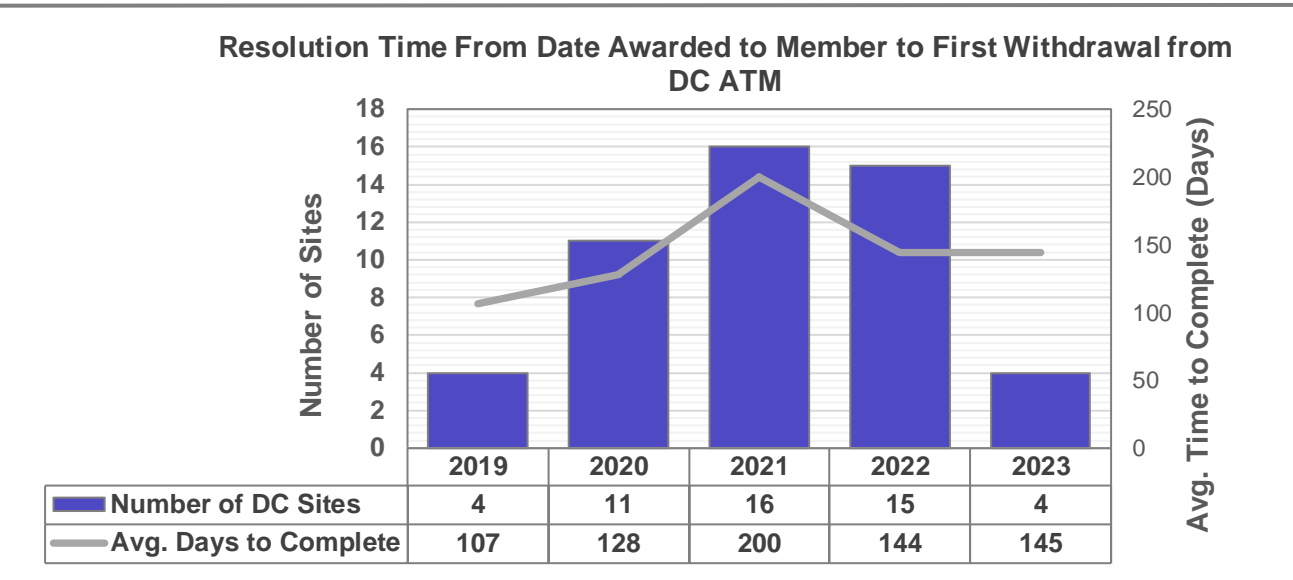

# LINK Direct Commissioning Dashboard: October 2023

DC Reference	Street	Town/City	Region	Country	Offer Date	Replacement Needed?	Member Accepted?	Process completed?	Outcome (Status)	Days Elapsed	First Withdrawal Date	Days to completion
DC2023-00455	79 St. John Street	Newton Stewart	Scotland	Scotland		Yes	No	Yes	Unresolved DC Site			
DC2023-00452	Wating Street	Rugby	East Midlands	England		No	No	Yes	No Community Detriment			
DC2023-00448	Beffield Road	Lanark	Scotland	Scotland	05/09/2023	Yes	Yes	No	Ongoing DC Site	48		
DC2023-00447	76 Broadway	Mexborough	Yorkshire & The Humber	England	11/09/2023	Yes	Yes	No	Ongoing DC Site	42		
DC2023-00446	The Crescent	Colchester	East of England	England		No	No	Yes	No Community Detriment			
DC2023-00445	Station Road	Hoveton & Wroxham	East of England	England	29/08/2023	Yes	Yes	No	Ongoing DC Site	55		
DC2023-00443	Helsington	Kendal	North West	England		Yes	No	Yes	Resolved Outside DC			
DC2023-00440	High Street	Falkland	Scotland	Scotland	08/06/2023	Yes	Yes	No	Ongoing DC Site	137		
DC2023-00439	High Street	Dunkeld	Scotland	Scotland	08/06/2023	Yes	Yes	No	Ongoing DC Site	137		
DC2023-00438	11 Cross Square	Haverfordwest	Wales	Wales	08/06/2023	Yes	Yes	No	Ongoing DC Site	137		
DC2023-00437	Durham Road North	Ferryhill	North East	England		No	No	Yes	No Community Detriment			
DC2023-00436	Thieves Lane	Shrewsbury	West Midlands	England		No	No	Yes	No Community Detriment			
DC2023-00435	The Filybrooks	Stone	West Midlands	England		Yes	No	Yes	Resolved Outside DC			
DC2023-00434	Great North Road	Peterborough	East of England	England		Yes	No	Yes	Resolved Outside DC			
DC2023-00433	212 Dowe	Stafford	West Midlands	England	11/07/2023	Yes	Yes	No	Unresolved DC Site	104		
DC2023-00432	61 Chapel Street	Belper	East Midlands	England	05/07/2023	Yes	Yes	No	Ongoing DC Site	110		
DC2023-00431		Haslemere	South East	England	15/05/2023	Yes	Yes	No	Ongoing DC Site	161		
DC2023-00429	Newton Brae	Glasgow	Scotland	Scotland		Yes	No	Yes	Unresolved DC Site			
DC2023-00425	Station Road	Newburn	North East	England	05/04/2023	Yes	Yes	Yes	Resolved Outside DC			
DC2023-00424	9 Front Street West	Wingate	North East	England	04/07/2023	Yes	Yes	Yes	Unresolved DC Site			
DC2023-00423	Spilsby Road	Horncastle	East Midlands	England		Yes	No	Yes	Resolved Outside DC			
DC2023-00422	Bryant Road	Rugby	West Midlands	England	05/09/2023	Yes	Yes	Yes	Ongoing DC Site			
DC2023-00421	4 Pinfold	Brough	Yorkshire & The Humber	England		Yes	No	Yes	Unresolved DC Site			
DC2023-00418	Long Street	Stafford	West Midlands	England	29/03/2023	Yes	No	No	Resolved Through DC	208		
DC2023-00415	Deves Lane	Consett	North East	England		Yes	No	Yes	Resolved Outside DC			
DC2023-00414	70A Frome Road	Trowbridge	South West	England	17/10/2023	Yes	No	No	Ongoing DC Site	6		
DC2023-00412		Market Bosworth	East Midlands	England	09/03/2023	Yes	Yes	Yes	Ongoing DC Site			
DC2023-00409	Romsey Road	Winchester	South East	England		No	No	Yes	No Community Detriment			
DC2023-00408	High Street	Huntingdon	East of England	England		Yes	No	Yes	Resolved Outside DC			
DC2023-00407	Goodson Road	Spalding	East Midlands	England		Yes	No	Yes	Resolved Outside DC			
DC2023-00406	130 Dunthorne Way	Milton Keynes	South East	England		Yes	No	Yes	Resolved Outside DC			
DC2023-00405	Wharf Road	Aldershot	South East	England		Yes	No	Yes	Resolved Outside DC			
DC2023-00398	Moneynick Road	Antrim	Northern Ireland	Northern Ireland		No	No	Yes	No Community Detriment			
DC2022-00393	121 Uphire Road	Waltham Abbey	East of England	England		Yes	No	Yes	Other			
DC2022-00391	Kestrel Way	Sandy	East of England	England		Yes	No	Yes	Resolved Outside DC			
DC2022-00390	6 Biggar Road	Edinburgh	Scotland	Scotland		Yes	No	Yes	Other			
DC2022-00389	21 High Street	Lockerbie	Scotland	Scotland	11/01/2023	Yes	Yes	Yes	Resolved Through DC		18/07/2023	188
DC2022-00386	75 Main Street	Falkirk	Scotland	Scotland		Yes	No	Yes	Unresolved DC Site			
DC2022-00385	High Street	Cambridge	East of England	England		Yes	No	Yes	Unresolved DC Site			
DC2022-00384	Lisnaragh Road	Strabane	Northern Ireland	Northern Ireland	12/12/2022	Yes	Yes	Yes	Resolved Through DC		29/05/2023	168
DC2022-00377	Shore Road	Newtownabbey	Northern Ireland	Northern Ireland		No	No	Yes	No Community Detriment			
DC2022-00376	69-71 Tynning Road	Bradford-On-Avon	South West	England		Yes	No	Yes	Unresolved DC Site			
DC2022-00375	3 The Chantry	Chippenham	South West	England		Yes	No	Yes	Unresolved DC Site			
DC2022-00371	Ornich	Fort William	Scotland	Scotland		Yes	No	Yes	Other			
DC2022-00370	Whitchurch	Ross-On-Wye	West Midlands	England		No	No	Yes	No Community Detriment			
DC2022-00369	Harpury House	Gloucester	South West	England		Yes	No	Yes	Unresolved DC Site			
DC2022-00368	High Street	Abbots Langley	East of England	England		Yes	No	Yes	Other			
DC2022-00367	Nazeingbury Parade	Waltham Abbey	East of England	England		Yes	No	Yes	Other			
DC2022-00366	Boston Road	Horncastle	East Midlands	England		Yes	No	Yes	Unresolved DC Site			
DC2022-00365	Llanddarog Road	Carmarthen	Wales	Wales		No	No	Yes	No Community Detriment			
DC2022-00364	Commons Road	Downpatrick	Northern Ireland	Northern Ireland		Yes	No	Yes	Unresolved DC Site			
DC2022-00362	3 Park Drive	Craneigh	South East	England	11/07/2022	Yes	Yes	Yes	Resolved Through DC		19/08/2022	39
DC2022-00357	Fairmoor	Morpeth	North East	England		Yes	No	Yes	Unresolved DC Site			
DC2022-00356	Woodrow Drive	Redditch	West Midlands	England	07/02/2023	Yes	Yes	No	Resolved Through DC		05/09/2023	210
DC2022-00354	Kilmington	Axminster	South West	England		Yes	No	Yes	Unresolved DC Site			
DC2022-00353	Newton St. Loe	Bath	South West	England	16/05/2022	Yes	Yes	Yes	Resolved Through DC		02/02/2023	262
DC2022-00352	Cooden Sea Road	Bexhill-On-Sea	South East	England		No	No	Yes	No Community Detriment			
DC2022-00346	Tudor Drive	Yateley	South East	England	16/02/2022	Yes	Yes	Yes	Resolved Through DC		17/06/2022	121
DC2022-00345	1 Fosseyway	Radstock	South West	England		No	No	Yes	No Community Detriment			
DC2022-00344	3-4 Festival Court	Cannock	West Midlands	England	16/02/2022	Yes	Yes	Yes	Resolved Through DC		03/06/2022	107
DC2022-00343	Laurel Terrace	Whitley Bay	North East	England		Yes	No	Yes	Resolved Outside DC			
DC2022-00342	24 Wroxham Road	Norwich	East of England	England	01/03/2022	Yes	Yes	Yes	Resolved Through DC		28/07/2022	149
DC2022-00341	Flat	Solihull	West Midlands	England		Yes	No	Yes	Other			
DC2022-00340	High Street	Tighnabruach	Scotland	Scotland	16/02/2022	Yes	Yes	Yes	Resolved Through DC		05/04/2022	48
DC2022-00339	The Square	Atrincham	North West	England		Yes	No	Yes	Unresolved DC Site			
DC2022-00338	Orion Drive	Wadebridge	South West	England		Yes	No	Yes	Other			
DC2022-00337	Botley Road	Eastleigh	South East	England		Yes	No	Yes	Unresolved DC Site			
DC2021-00334	West Market Street	Lynmouth	North East	England	05/01/2022	Yes	Yes	Yes	Resolved Through DC		30/08/2022	237
DC2021-00333	Festival Way	Basildon	East of England	England	17/01/2022	Yes	Yes	Yes	Unresolved DC Site			
DC2021-00332	Charter Way	Liskeard	South West	England	17/01/2022	Yes	Yes	Yes	Resolved Through DC		02/11/2022	289
DC2021-00331	The Square	Aberfeldy	Scotland	Scotland		Yes	No	Yes	Unresolved DC Site			
DC2021-00330	Calander Place	Cockburnspath	Scotland	Scotland	16/02/2022	Yes	Yes	Yes	Resolved Through DC		14/07/2022	148
DC2021-00329	10A High Street	Longniddry	Scotland	Scotland		Yes	No	Yes	Unresolved DC Site			
DC2021-00328	60 Main Road	Maybole	Scotland	Scotland		No	No	Yes	No Community Detriment			
DC2021-00319	Springwell	Gateshead	North East	England		Yes	No	Yes	Resolved Outside DC			
DC2021-00318	3 Wick Retail Park	Wick	Scotland	Scotland		Yes	No	Yes	Unresolved DC Site			
DC2021-00317	Riverside Drive	Liverpool	North West	England	13/04/2022	No	Yes	Yes	No Community Detriment			
DC2021-00315	Clynnogfawr	Caernarfon	Wales	Wales	02/11/2021	Yes	Yes	Yes	Resolved Through DC		28/02/2022	118
DC2021-00311	Sligachan	Isle Of Skye	Scotland	Scotland		No	No	No	No Community Detriment			
DC2021-00310	Yeoford Way	Exeter	South West	England		No	No	Yes	No Community Detriment			
DC2021-00309	Old Tebay	Penrith	North West	England		No	No	Yes	No Community Detriment			
DC2021-00308	Douglas	Lanark	Scotland	Scotland		No	No	Yes	No Community Detriment			
DC2021-00307	14 Middle Road	Oxford	South East	England	06/10/2021	Yes	Yes	Yes	Unresolved DC Site			
DC2021-00306	Orton	Penrith	North West	England		No	No	Yes	No Community Detriment			
DC2021-00305	Westland Way	Stockton-On-Tees	North East	England		No	No	Yes	No Community Detriment			
DC2021-00303	Lon Terlyn	Pwllheli	Wales	Wales		Yes	No	Yes	Unresolved DC Site			
DC2021-00297	Holway Road	Treffynnon	Wales	Wales	23/08/2021	Yes	Yes	Yes	Unresolved DC Site			
DC2021-00295	Manchester Road	Warrington	North West	England	23/08/2021	Yes	Yes	Yes	Unresolved DC Site			
DC2021-00294	Kentsboro	Stockbridge	South East	England		Yes	No	Yes	Unresolved DC Site			
DC2021-00293	Upton Lane	Gloucester	South West	England		No	No	Yes	No Community Detriment			
DC2021-00292	M5 Northbound	Gloucester	South West	England		No	No	Yes	No Community Detriment			
DC2021-00288	6 Biggar Road	Edinburgh	Scotland	Scotland		Yes	No	Yes	Resolved Outside DC			
DC2021-00287	Fir Tree	Crook	North East	England		Yes	No	Yes	Unresolved DC Site			
DC2021-00286	Rookwood Road	Chichester	South East	England	23/09/2021	Yes	Yes	Yes	Resolved Through DC		31/01/2022	130
DC2021-00285	Teangue	Isle Of Skye	Scotland	Scotland		Yes	No	Yes	Other			
DC2021-00284	York Road	Langlands, Shiptonthorpe	Yorkshire & The Humber	England		No	No	Yes	No Community Detriment			
DC2021-00283	2 West Street	Isleham	East of England	England		Yes	No	Yes	Unresolved DC Site			
DC2021-00282	Langdale Road	Leyland	North West	England		No	No	Yes	No Community Detriment			
DC2021-00281	22-28 Middle Village	Haywards Heath	South East	England	26/07/2021	Yes	Yes	Yes	Resolved Through DC		12/10/2021	78
DC2021-00280	Calveley	Tarporley	North West	England		No	No	Yes	No Community Detriment			
DC2021-00279	36 High Street	Ingatstone	East of England	England		Yes	No	Yes	Unresolved DC Site			
DC2021-00278	Norwich Road	Stowmarket	East of England	England		Yes	No	Yes	Resolved Outside DC			
DC2021-00277	Fosseway	Lower Slaughter	South West	England		No	No	Yes	No Community Detriment			
DC2021-00276	High Halden	Ashford	South East	England		Yes	No	Yes	Unresolved DC Site			
DC2021-00275	Norton Heath	North Heath	East of England	England		No	No	Yes	No Community Detriment			
DC2021-00274	Bath Road	Woolhampton	South East	England	19/07/2021	Yes	Yes	Yes	Resolved Through DC		25/07/2022	371
DC2021-00273	Harrogate Road	Otley	Yorkshire & The Humber	England		No	No	Yes	No Community Detriment			
DC2021-00272	Granite Way	Mountsorrel	East Midlands	England		No	No	Yes	No Community Detriment			